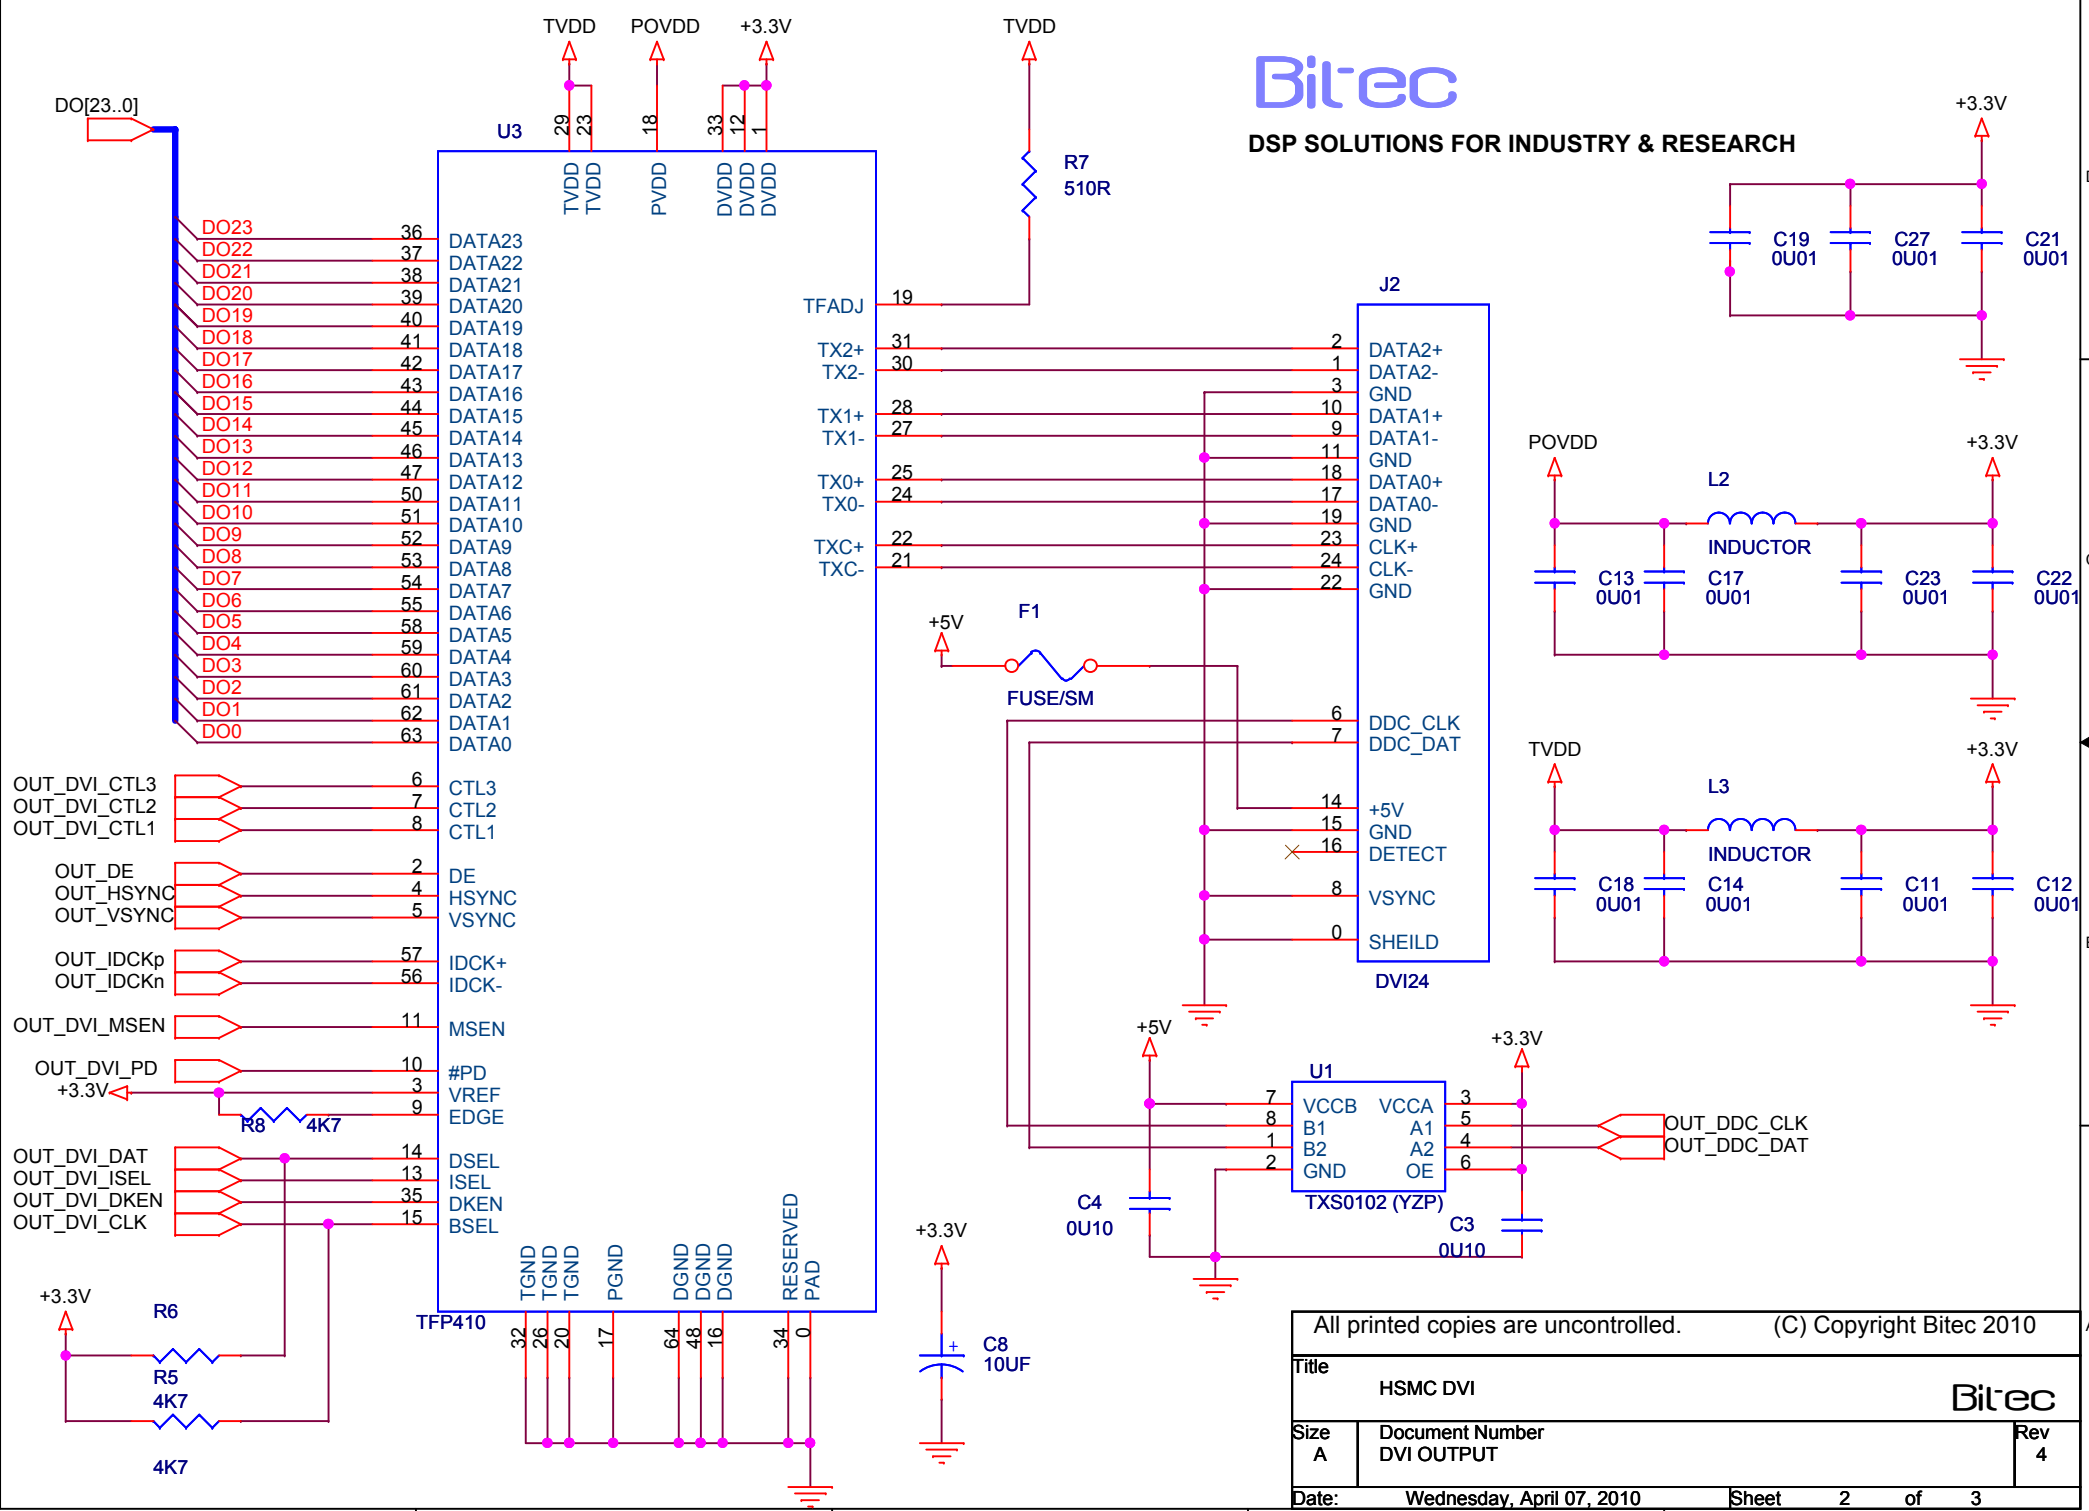

All printed copies are uncontrolled. (C) Copyright Bitec 2010

Title		
HSMC DVI		
Size	Document Number	Rev
A	DVI INPUT	4
Date:	Friday, March 12, 2010	Sheet 1 of 3

DSP SOLUTIONS FOR INDUSTRY & RESEARCH

All printed copies are uncontrolled. (C) Copyright Bitec 2010		
Title		HSMC DVI
Size		Document Number
A	DVI OUTPUT	Rev 4
Date:	Wednesday, April 07, 2010	Sheet 2 of 3